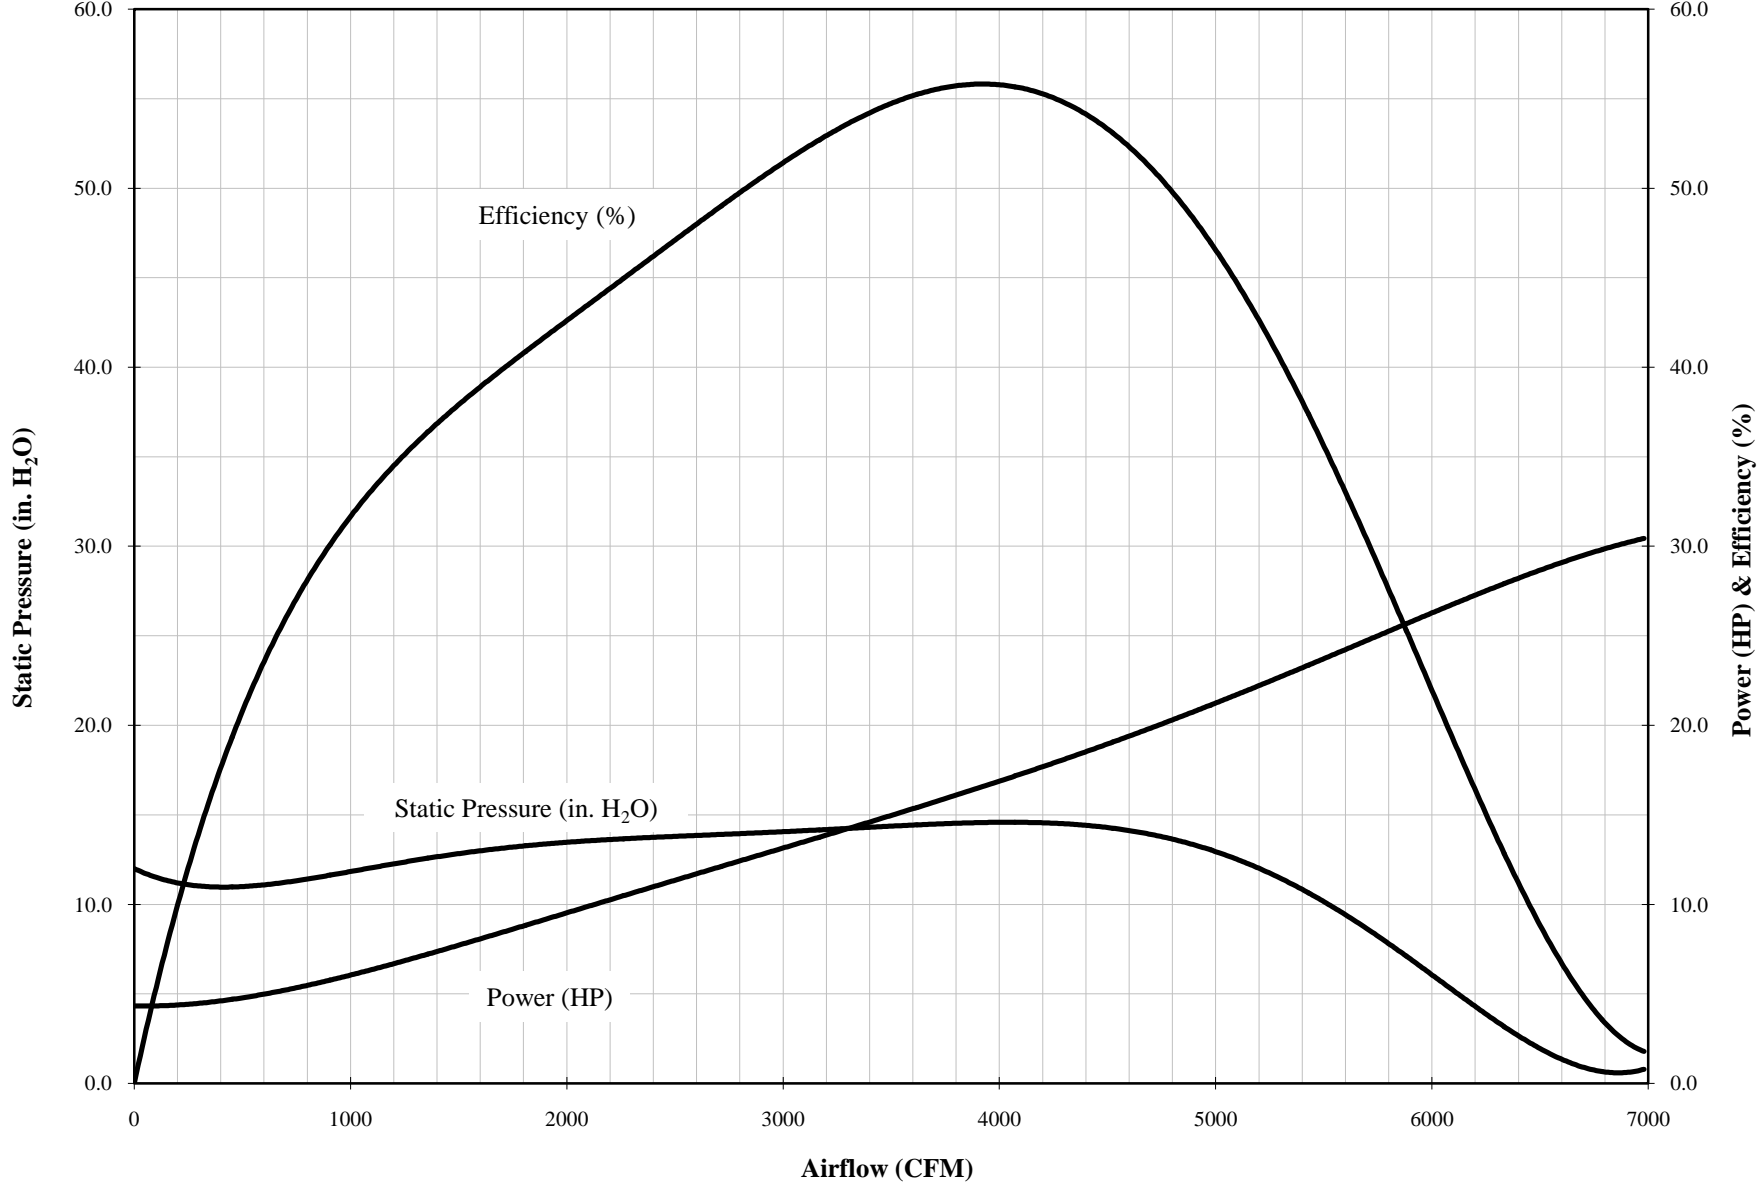

**2000 RPM  
Forward Curve 10" Outlet Fan**

**2500 RPM  
Forward Curve 10" Outlet Fan**

**3000 RPM  
Forward Curve 10" Outlet Fan**

**3450 RPM  
Forward Curve 10" Outlet Fan**