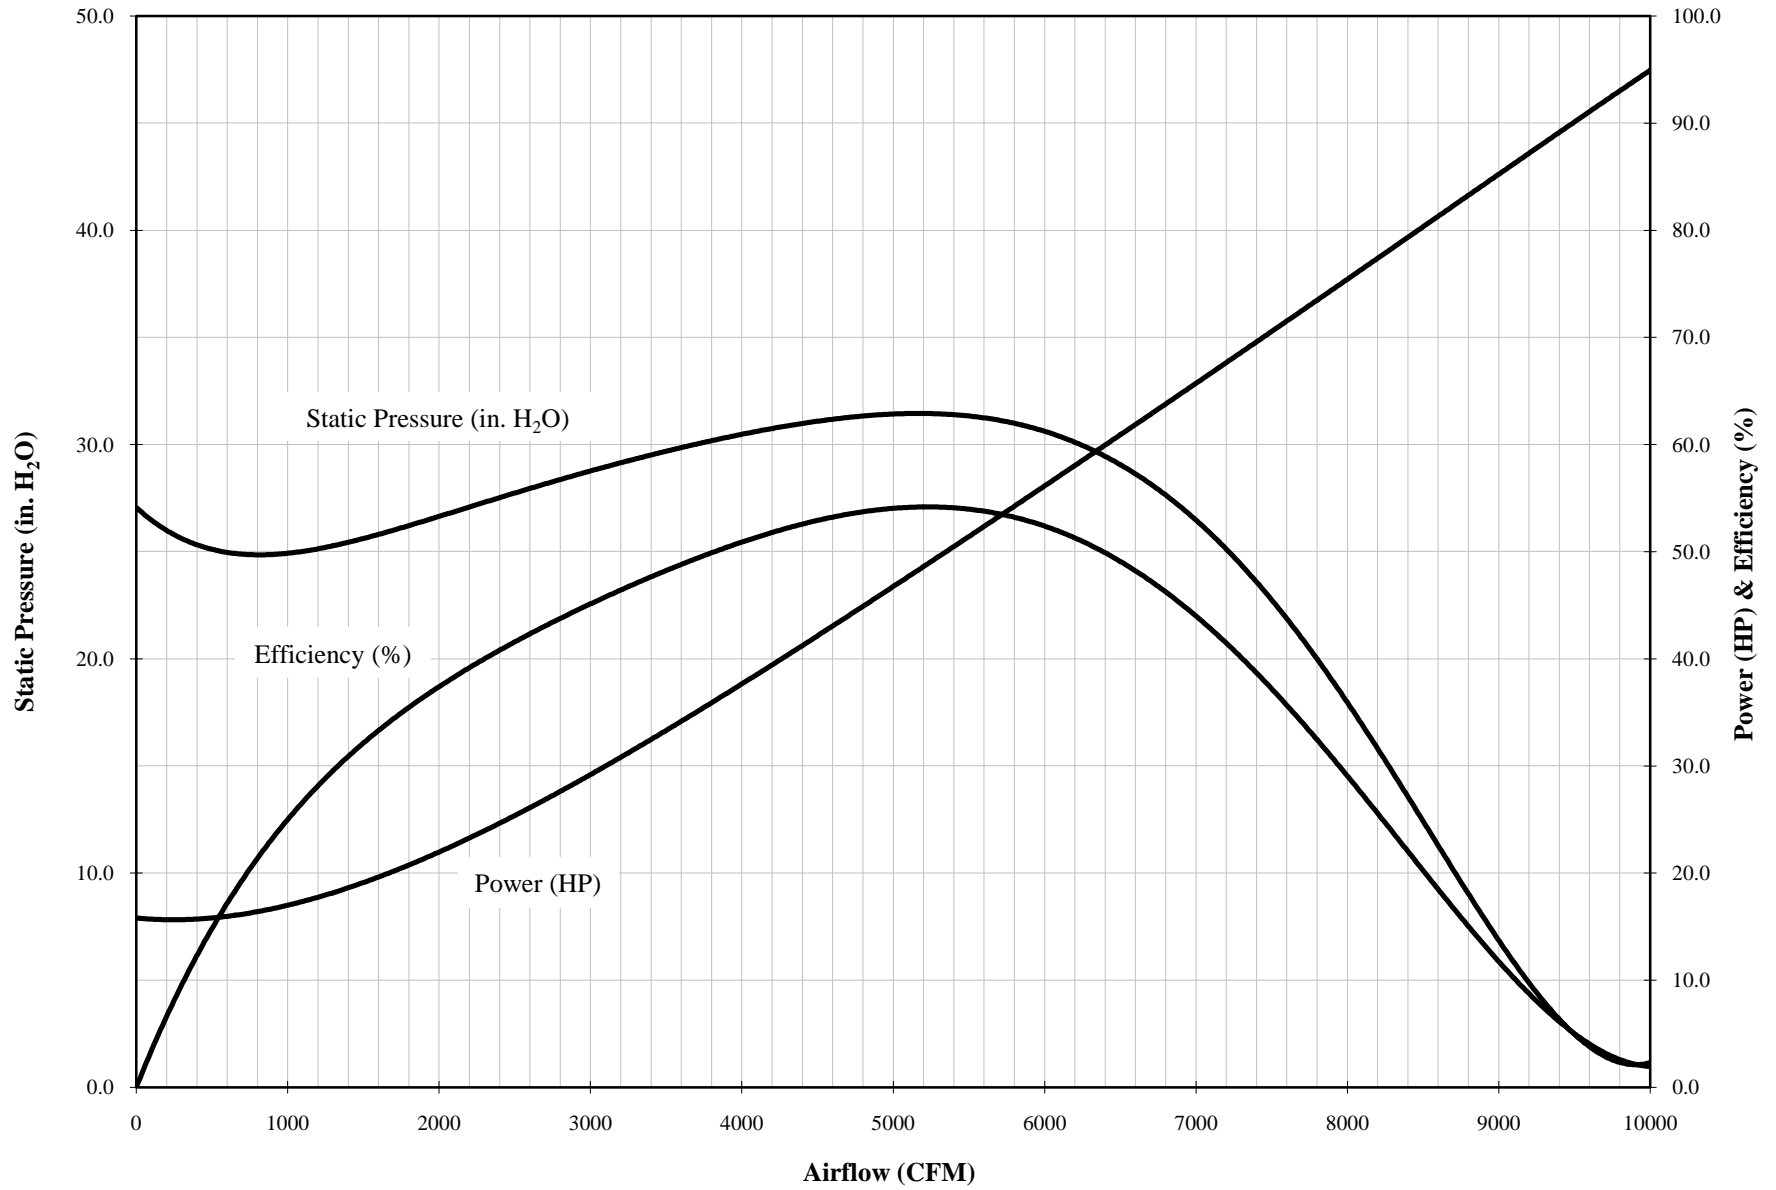

**2000 RPM  
Forward Curve 10" Outlet Fan**

**2500 RPM  
Forward Curve 10" Outlet Fan**

**3000 RPM  
Forward Curve 10" Outlet Fan**

**3450 RPM  
Forward Curve 10" Outlet Fan**