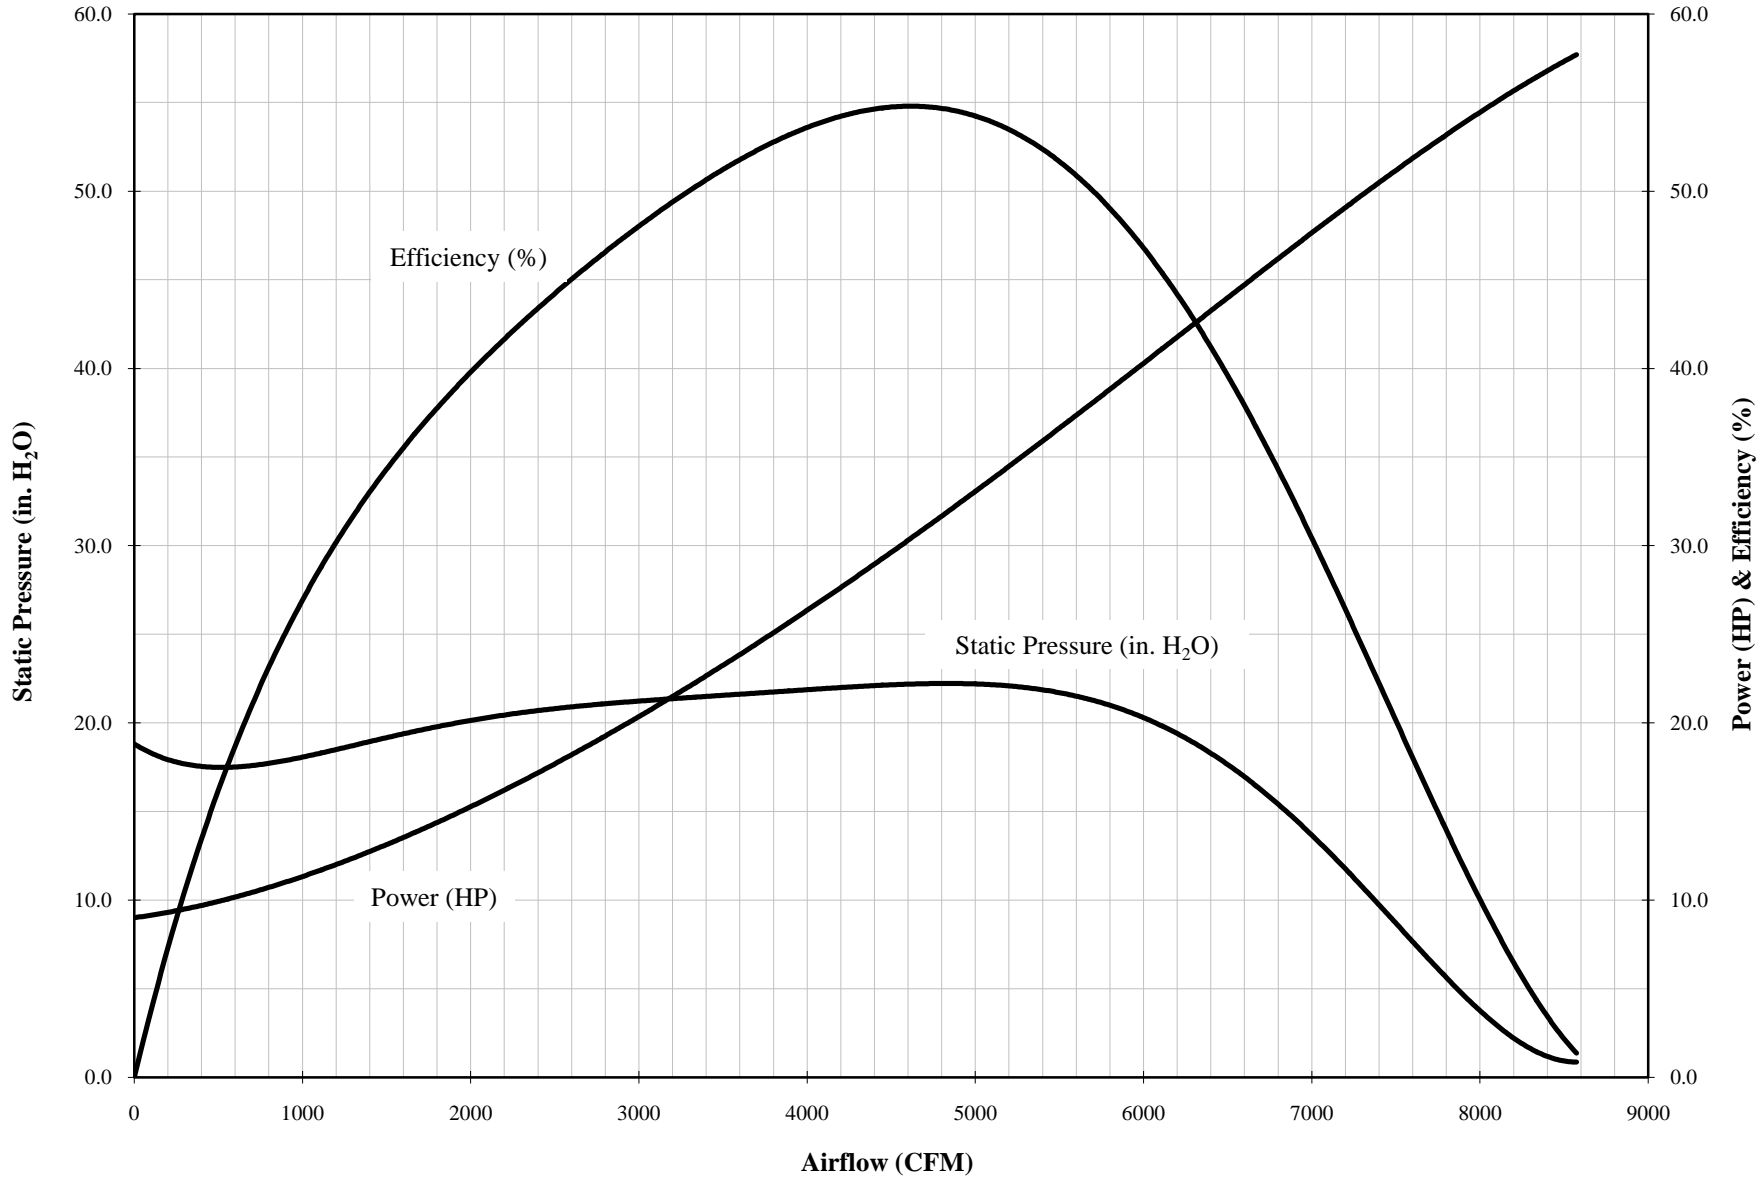

**2000 RPM  
Forward Curve 10" Outlet Fan**

**2500 RPM  
Forward Curve 10" Outlet Fan**

**3000 RPM  
Forward Curve 10" Outlet Fan**

**3450 RPM  
Forward Curve 10" Outlet Fan**