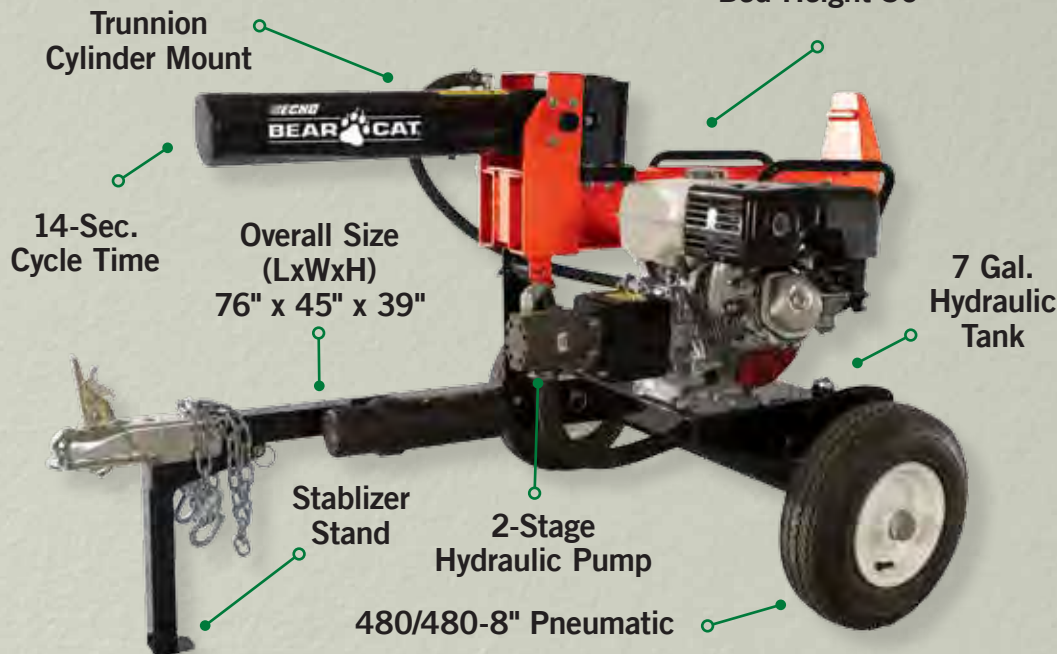

LOG SPLITTERS

Splitting Logs Easier, & Faster

Vertical Or Horizontal Operating Positions

4-Way Wedge Attachment

- ✓ Rental
- ✓ Property Owner
- ✓ Tree Service

Maximum Log length 24"
Bed Height 30"

Accessories

Trailer Light Kit
Part #75908-00

Cylinder Brace
Part #76474-00

Log Cradle Extension
Part #76243-00

Quick Split
Part #75896-00

Throttle Back
Part #75899-00

Stripper Plate
21, 27 Ton
Part #76636--00
33 Ton
Part #76966-00

4-Way Wedge
Includes Stripper Plate
21, 27 Ton
Part #76960-00
33 Ton
Part #76965-00

	LS21E	LS21160/ LS21160T	LS27270/ LS27270T	LS33340/ LS33340T
Engine	Electric Motor 1.5 hp	160cc Honda GC	270cc Honda GX	340CC Honda GX
Tonnage	21	21	27	33
Cylinder (in) (Bore x Stroke)	4 x 24	4 x 24	4.5 x 24	5 x 24
Starter Type	N/A	Recoil	Recoil	Recoil
Weights (lbs)	380	380	415	447